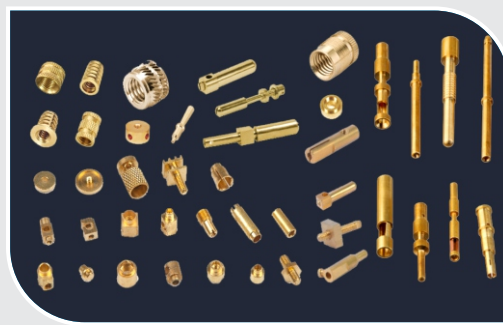

Rishit Enterprise

Brass Auto Parts

An ISO 9001:2015 ISO 14001:2015 ISO 45001:2018 Certified Company

Rishit Enterprise

Brass Gas Parts

An ISO 9001:2015 ISO 14001:2015 ISO 45001:2018 Certified Company

Rishit Enterprise